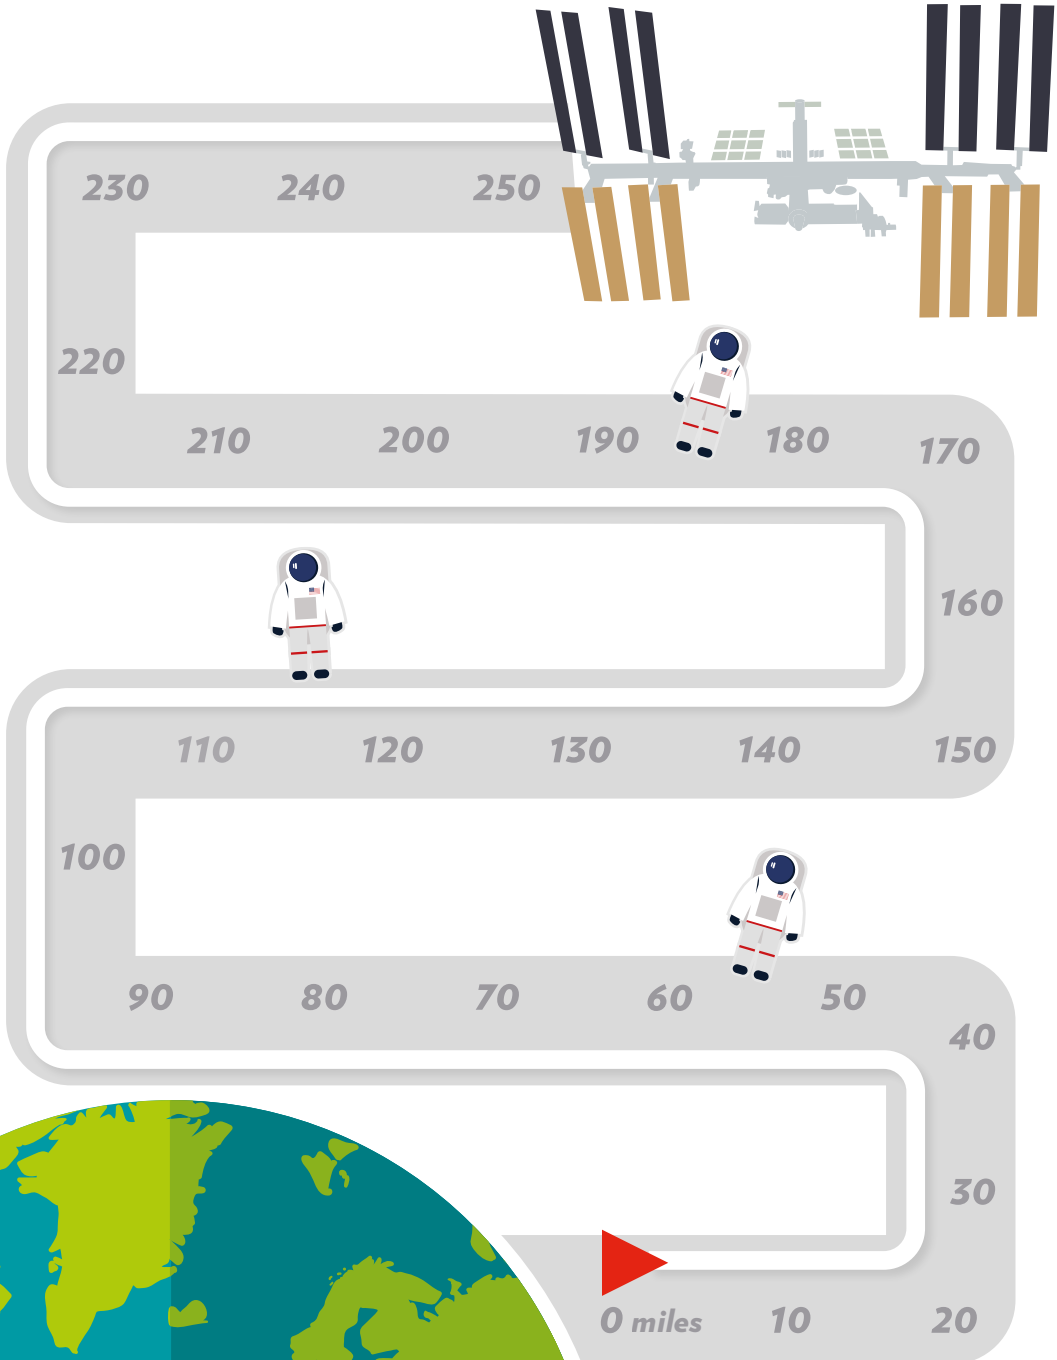

# SPACE WALK

The International Space Station is approximately 250 miles away.  
How far away is your local park? How many times would you  
have to walk there to have walked to the ISS?

Can you and your family work together and walk 250 miles?  
Record how far you and your family have walked  
and fill in the path below to chart your progress