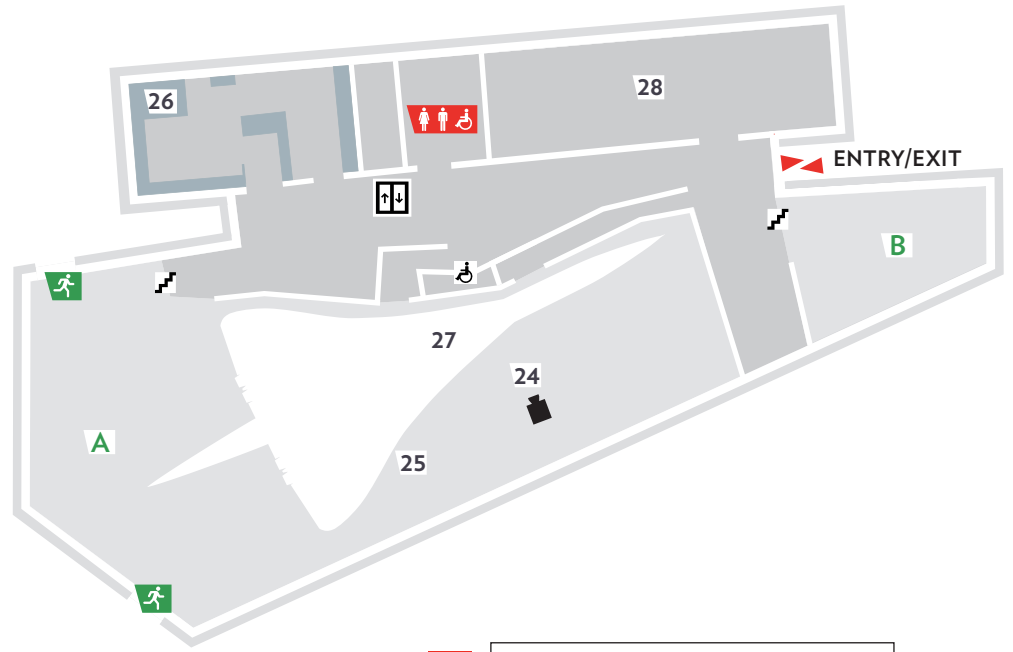

AEROSPACE
BRISTOL

VISITOR MAP

AEROSPACE BRISTOL | MUSEUM HANGARS

1 AEROSPACE GALLERIES

2 CONCORDE HANGAR

3 CONSERVATION IN ACTION WORKSHOP

LIST OF EXHIBITS

1	BRISTOL TRAM
2	BRISTOL BOXKITE (FLYING MODEL)
3	BRISTOL F.2B FIGHTER
4	BRISTOL SCOUT
5	BRISTOL LORRY
6	JUPITER VI ENGINE
7	HERCULES ENGINE
8	BEAUFIGHTER FORWARD FUSELAGE
9	PROTEUS ENGINE
10	BRISTOL TYPE 171 SYCAMORE HELICOPTER
11	BRISTOL TYPE 173 HELICOPTER
12	BRISTOL 403 CAR (CUTAWAY)
13	BRISTOL BRITANNIA FORWARD FUSELAGE
14	BRISTOL BLOODHOUND MISSILE
15	TOWED RAPIER
16	SEA HARRIER
17	SKYLARK SOUNDING ROCKET
18	BAC CONSUB
19	BAE 146 FUSELAGE BARRELS
20	AIRBUS A320 COCKPIT SIMULATOR
21	AIRBUS A319 WING
22	MODERN MATERIALS
23	ROLLS-ROYCE TRENT FAN

24	CONCORDE PROJECTION SHOW
25	OLYMPUS 593 ENGINE & PROJECTION
26	CONCORDE FLIGHT DECK
27	CONCORDE ALPHA FOXTROT
28	JOHN JAMES THEATRE
29	BRISTOL FREIGHTER
30	BRISTOL BOLINGBROKE

A, B School Packed lunch space (Concorde Hangar)