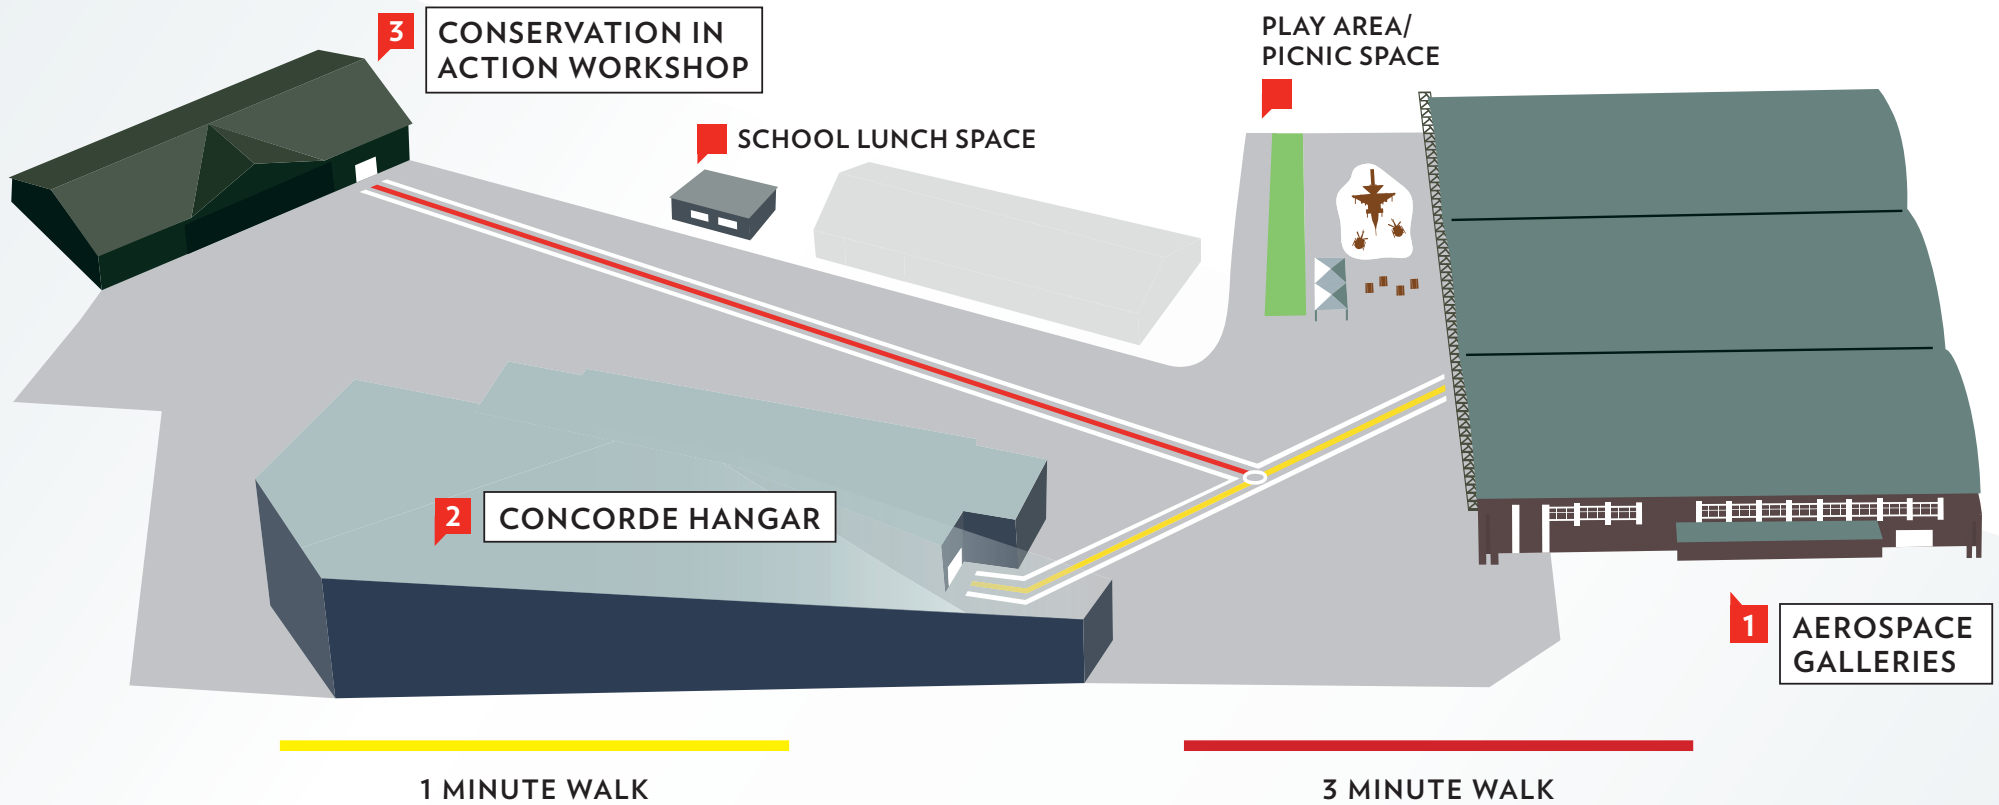

AEROSPACE
BRISTOL

VISITOR MAP

AEROSPACE BRISTOL | MUSEUM HANGARS

1 AEROSPACE GALLERIES

2 CONCORDE HANGAR

3 CONSERVATION IN ACTION WORKSHOP

LIST OF EXHIBITS

1	BRISTOL TRAM
2	BRISTOL BOXKITE (FLYING MODEL)
3	BRISTOL F.2B FIGHTER
4	BRISTOL SCOUT
5	BRISTOL LORRY
6	JUPITER VI ENGINE
7	HERCULES ENGINE
8	BEAUFIGHTER FORWARD FUSELAGE
9	PROTEUS ENGINE
10	BRISTOL TYPE 171 SYCAMORE HELICOPTER
11	BRISTOL TYPE 173 HELICOPTER
12	BRISTOL 403 CAR (CUTAWAY)
13	BRISTOL BRITANNIA FORWARD FUSELAGE
14	BRISTOL BLOODHOUND MISSILE
15	TOWED RAPIER
16	SEA HARRIER
17	SKYLARK SOUNDING ROCKET
18	BAC CONSUB
19	BAE 146 FUSELAGE BARRELS
20	AIRBUS A320 COCKPIT SIMULATOR
21	AIRBUS A319 WING
22	MODERN MATERIALS
23	ROLLS-ROYCE TRENT FAN

24	CONCORDE PROJECTION SHOW
25	OLYMPUS 593 ENGINE & PROJECTION
26	CONCORDE FLIGHT DECK
27	CONCORDE ALPHA FOXTROT
28	JOHN JAMES THEATRE
29	BRISTOL FREIGHTER
30	BRISTOL BOLINGBROKE

A, B School Packed lunch space (Concorde Hangar)