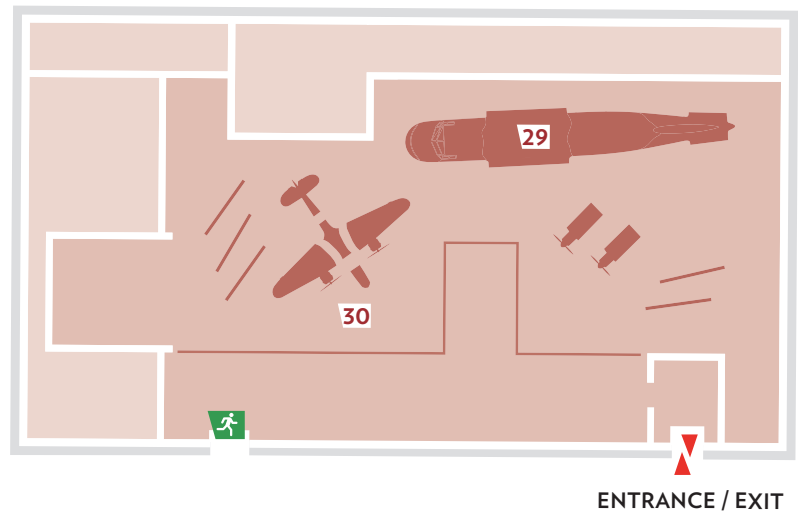

AEROSPACE
BRISTOL

VISITOR MAP

AEROSPACE BRISTOL | MUSEUM HANGARS

1 AEROSPACE GALLERIES

2 CONCORDE HANGAR

3 CONSERVATION IN ACTION WORKSHOP

LIST OF EXHIBITS

1	BRISTOL TRAM
2	BRISTOL BOXKITE (FLYING MODEL)
3	BRISTOL F.2B FIGHTER
4	BRISTOL SCOUT
5	BRISTOL LORRY
6	JUPITER VI ENGINE
7	HERCULES ENGINE
8	BEAUFIGHTER FORWARD FUSELAGE
9	PROTEUS ENGINE
10	BRISTOL TYPE 171 SYCAMORE HELICOPTER
11	BRISTOL TYPE 173 HELICOPTER
12	BRISTOL 403 CAR (CUTAWAY)
13	BRISTOL BRITANNIA FORWARD FUSELAGE
14	BRISTOL BLOODHOUND MISSILE
15	TOWED RAPIER
16	SEA HARRIER
17	SKYLARK SOUNDING ROCKET
18	BAC CONSUB
19	BAE 146 FUSELAGE BARRELS
20	AIRBUS A320 COCKPIT SIMULATOR
21	AIRBUS A319 WING
22	MODERN MATERIALS
23	ROLLS-ROYCE TRENT FAN